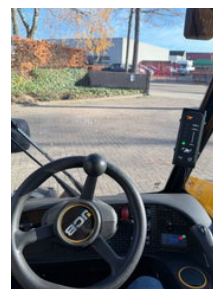

JCB 514-40 CON

General characteristics

Brand	JCB
Subcategory	Other telehandlers
Year of construction	2023
Condition	Used
General state	Good

Properties

Mast type

mastType.slide

JCB 514-40 CON

Accessories