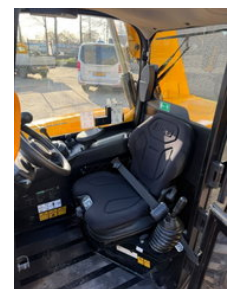

JCB 514-40 CON

General characteristics

Brand	JCB
Subcategory	Other telehandlers
Year of construction	2023
Condition	Used
General state	Good

Properties

Mast type

mastType.slide

JCB 514-40 CON

Accessories