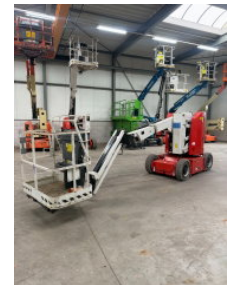

# JLG E300AJP

## General characteristics

Brand	JLG
Subcategory	Other
Year of construction	2015
Hours displayed	1030
Condition	Used
General state	Good
Fuel	Electric