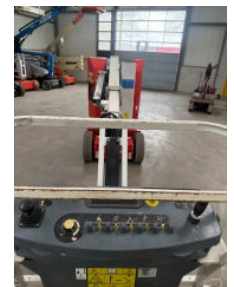

## General characteristics

Brand	JLG
Subcategory	Other
Year of construction	2015
Hours displayed	1030
Condition	Used
General state	Good
Fuel	Electric