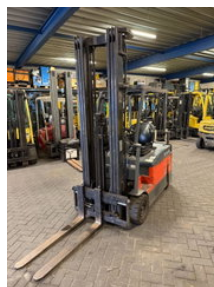

Toyota 7FBEF16

General characteristics

Brand	Toyota
Subcategory	Forklift
Year of construction	2008
Hours displayed	13018
Condition	Used
General state	Good
Fuel	Electric

Properties

Max. lifting capacity	1.600kg
-----------------------	---------

Lifting height	6.000mm
----------------	---------

Mast type	Triplex
-----------	---------

Toyota 7FBEF16

Technical specifications

Transmission

Automatic

Accessories