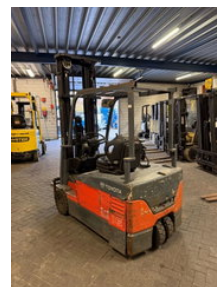

Toyota 7FBEF16

General characteristics

Brand	Toyota
Subcategory	Forklift
Year of construction	2008
Hours displayed	13018
Condition	Used
General state	Good
Fuel	Electric

Properties

Max. lifting capacity	1.600kg
-----------------------	---------

Lifting height	6.000mm
----------------	---------

Mast type	Triplex
-----------	---------

Toyota 7FBEF16

Technical specifications

Transmission

Automatic

Accessories